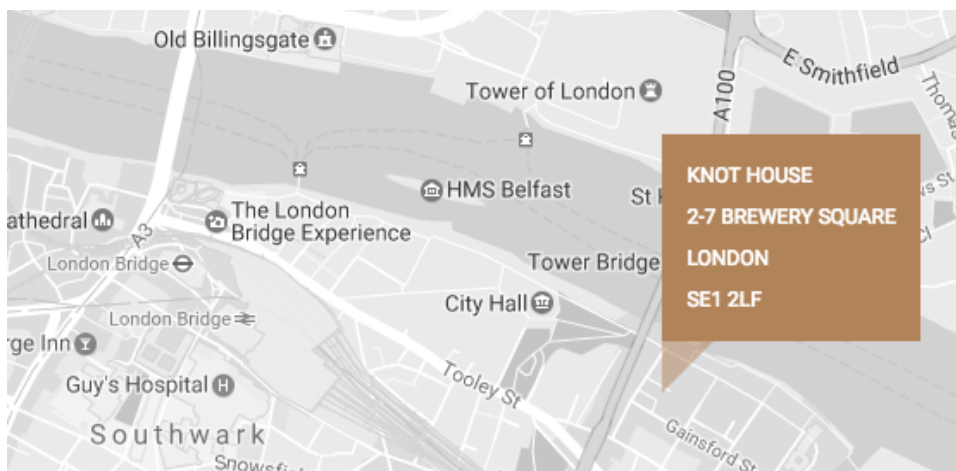

## THAMES LUXURY CHARTERS

Our offices are just a minute's walk away from the river and our pier at:

**Knot House**  
**2-7 Brewery Square**  
**London**  
**SE1 2LF**

### **Tube and train**

We are a lovely 10-minute walk along the river away from London Bridge station. This serves the Jubilee and Northern lines on the tube, while the overground trains connect to a number of stations in and around London. For trains and times, see [nationalrail.co.uk](http://nationalrail.co.uk)

### **DLR**

We are a 15-minute walk across Tower Bridge from Tower Gateway DLR station. When walking over, you'll easily be able to see the TLC fleet moored up at Butler's Wharf pier.

### **Car**

The nearest car park – Butler's Wharf BCP Car Park – is only a two-minute walk away from our office. The address is as follows:

Butler's Wharf Car Park  
46-50 Gainsford Street  
London  
SE1 2NE