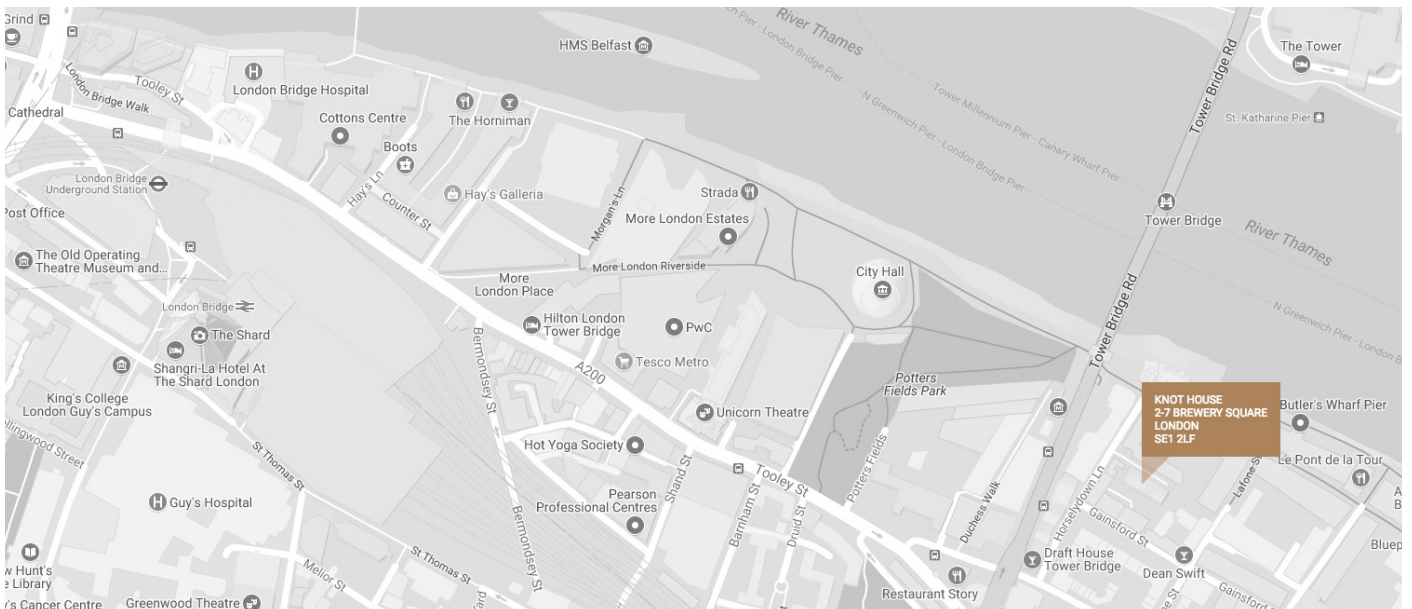

THAMES LUXURY CHARTERS

Our offices are just a minute's walk away from the river and our pier at:

Knot House
2-7 Brewery Square
London
SE1 2LF

Tube and train

We are a lovely 10 minute walk along the river away from London Bridge station. This serves the Jubilee and Northern lines on the tube, while the overground trains connect to a number of stations in and around London. For trains and times, see nationalrail.co.uk

DLR

We are a 15 minute walk across Tower Bridge from Tower Gateway DLR station. When walking over, you'll easily be able to see the TLC fleet moored up at Butler's Wharf Pier.

Car

The nearest car park - Butler's Wharf BCP Car Park - is only a two minute walk away from our office. The address is as follows:

Butler's Wharf Car Park
46-50 Gainsford Street
London
SE1 2NE

We look forward to welcoming you soon!